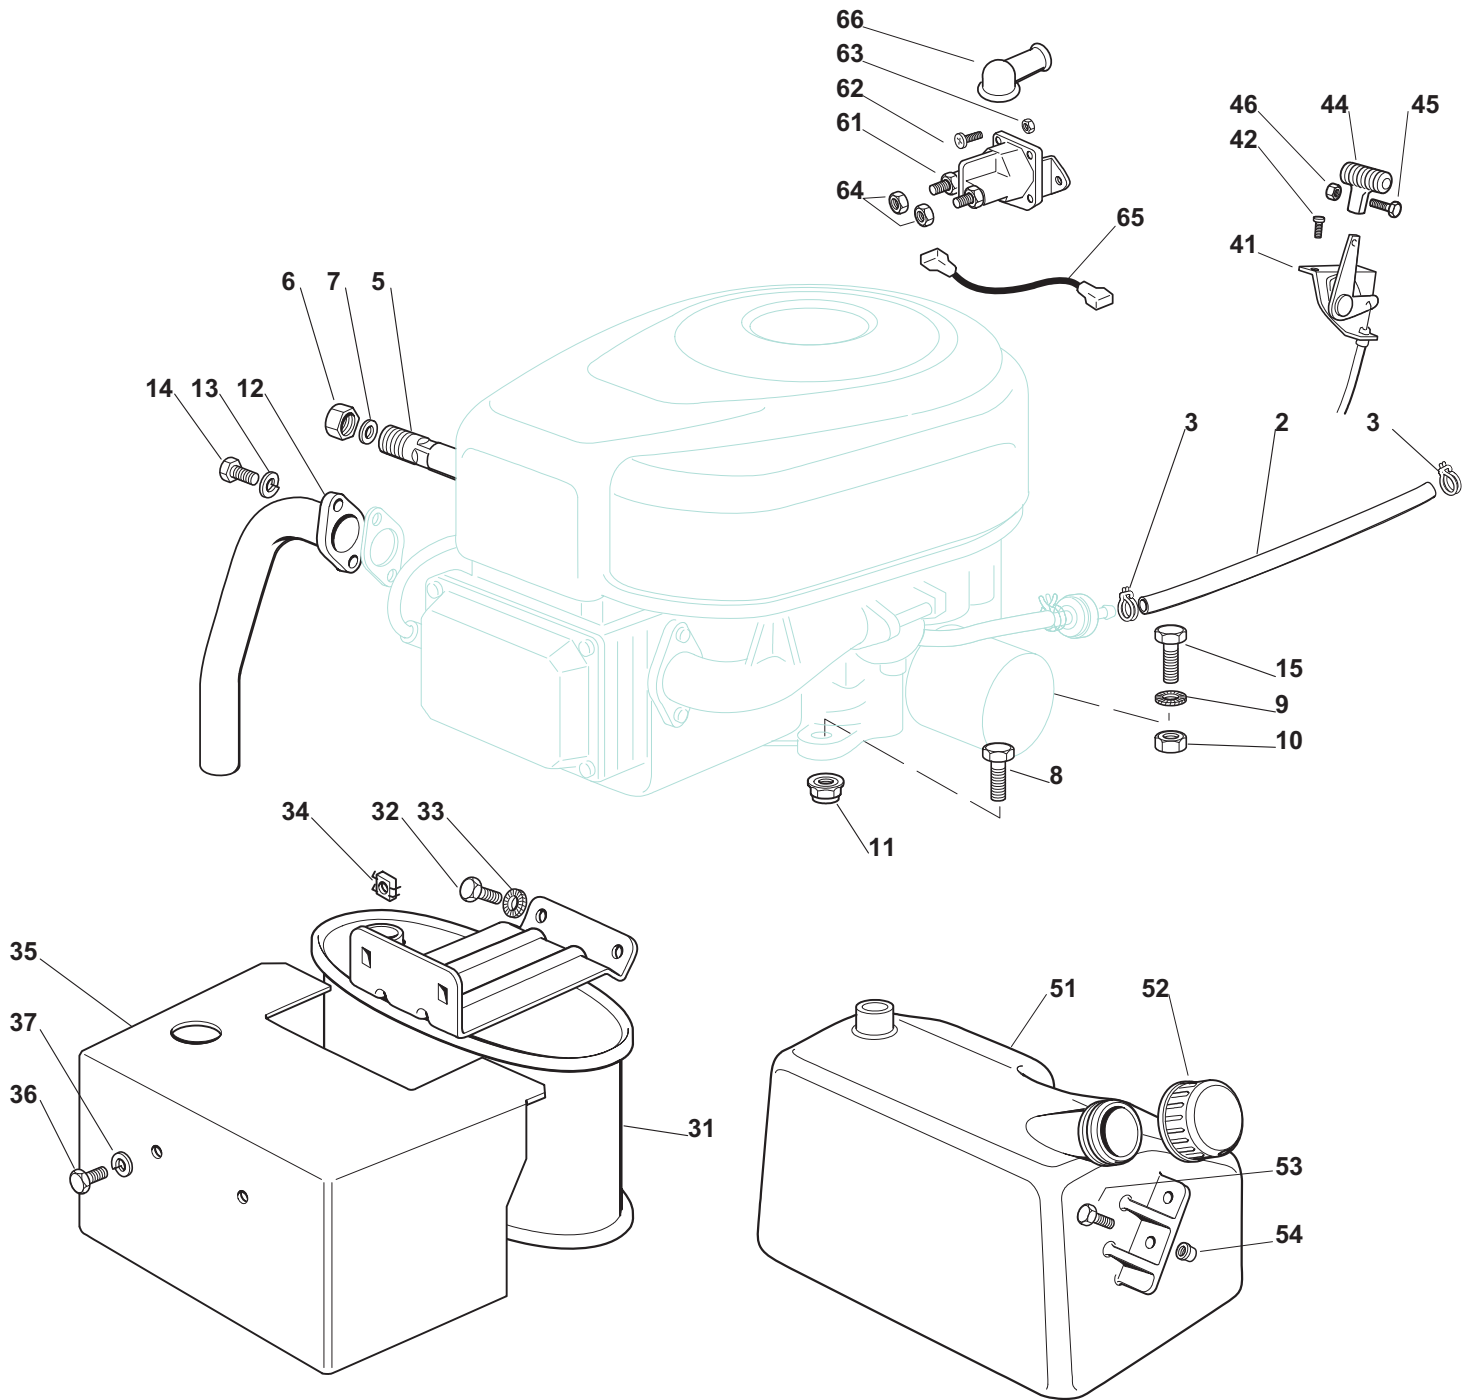

ESTATE ROYAL

Pos. Fig.	Antal Quantity	Art No Part No	Benämning	Description	Anmärkning Notes
2	1	25869016/1	Vevstake	Connecting Tube	
3	2	18375051/1	Slangklämma	Fair Led	
5	1	25598050/0	Oil Discharge Extension	Oil Discharge Extension	
6	1	18737849/0	Lock	Oil Cap	
7	1	18401001/1	Tätningring	Oil Seal	
8	3	12691100/0	Skruv	Left Screw	
9	1	12540260/0	Bricka	Washer	
10	1	12154210/0	Mutter	Nut	
11	3	12154210/0	Mutter	Nut	
12	1	18738206/0	Avgasrör	Exhaust Tube	
13	2	12583500/0	Bricka	Grower	
14	2	12735530/0	Skruv	Screw	
15	1	12691115/0	Skruv	Left Screw	
31	1	182750010/0	Ljuddämpare	Muffler	
32	2	12793102/0	Skruv	Screw	
33	2	12540260/0	Bricka	Washer	
34	2	12360425/0	Mutter	Nut	
35	1	82598009/2	Skydd	Guard	
36	2	12792611/0	Skruv	Screw	
37	2	12583500/0	Bricka	Grower	
41	1	82000200/1	Gasreglage	Accelerator	
42	2	125943012/0	Skruv	Screw	
44	1	25394501/0	Knopp	Knob	
45	1	12726388/0	Stift	Screw	
46	1	12290800/0	Mutter	Nut	
51	1	25735110/3	Tank	Tank	
52	1	25795000/1	Lock	Cap	
53	2	12788910/0	Skruv	Screw	
54	2	12500092/0	Rivet	Rivet