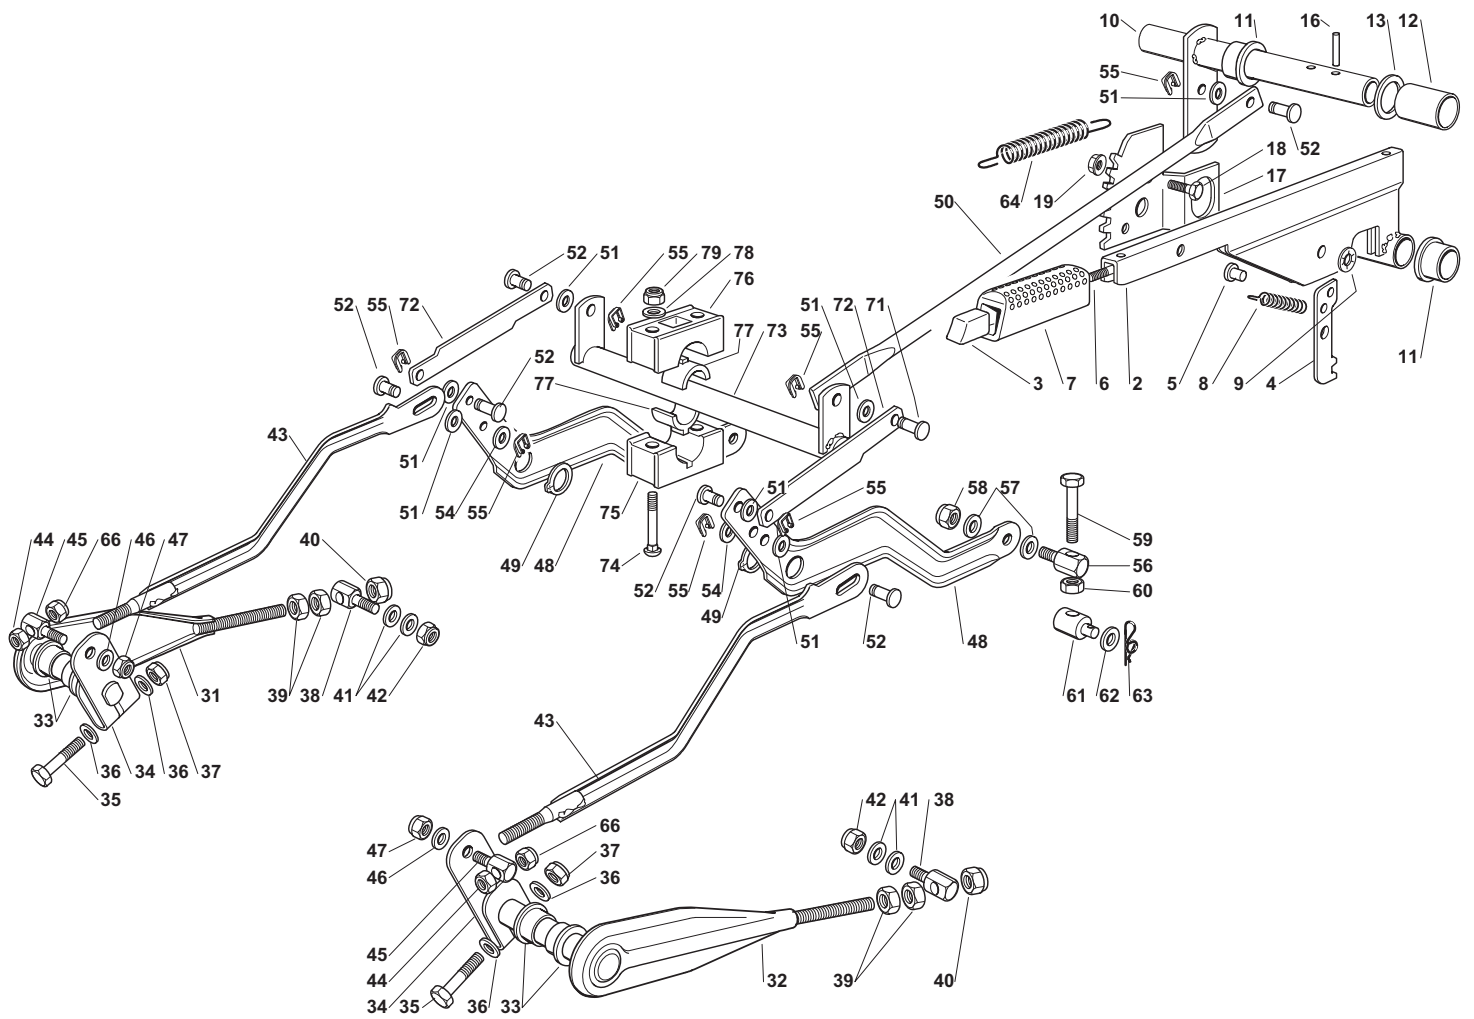

ESTATE ROYAL

Pos. Fig.	Antal Quantity	Art No Part No	Benämning	Description	Anmärkning Notes
2	1	82318139/0	Spak	Lever	
3	1	25605000/1	Tryckring	Button	
4	1	25470901/0	Dog	Dog	
5	1	25510011/0	Stift	Pin	
6	1	25033002/0	Länk	Rod	
7	1	325394536/0	Knopp	Knob	
8	1	25430208/0	Fjäder	Spring	
9	1	12604899/0	Låsbricka	Crown Fastener	
10	1	382000551/0	Axel	Axle	
11	2	22034523/0	Bussning	Bush	
12	1	25160025/0	Distans	Spacer	
13	1	22672153/0	Bricka	Washer	
16	2	12620206/0	Stift	Pin	
17	1	25735506/1	Sector	Sector	
18	2	12792611/0	Skruv	Screw	
19	2	12293201/0	Mutter	Nut	
31	1	82318155/0	Right Lever (Mod. 102)	Right Lever	
32	1	82318157/0	Left Lever (Mod. 102)	Left Lever	
33	4	25040605/0	Kompass	Bush	
34	2	25318161/0	Arm	Lever	
35	2	12691700/0	Skruv	Screw	
36	4	12521350/0	Bricka	Washer	
37	2	12155000/0	Mutter	Nut	
38	2	25510056/0	Stift	Pin	
39	4	12295200/0	Mutter	Nut	
40	2	12156602/0	Mutter	Nut	
41	4	25670008/1	Bricka	Washer	
42	2	12156602/0	Mutter	Nut	
43	2	82000477/2	Vevstake	Connecting Rod	
44	2	12155000/0	Mutter	Nut	
45	2	125510055/1	Stift	Pin	
46	2	12521350/0	Bricka	Washer	
47	2	12155000/0	Mutter	Nut	
48	2	25318153/1	Spännarm	Rear Lever	
49	2	12609255/0	Seegerring	Seeger	
50	1	325033071/0	Vevstake	Connecting Rod	
51	7	25670011/0	Bricka	Washer	
52	7	125510117/0	Stift	Pin	
54	2	12521350/0	Bricka	Washer	
55	7	12436050/0	Trombocyt	Plate	
56	2	25510056/0	Stift	Pin	
57	4	25670008/1	Bricka	Washer	
58	2	12156602/0	Mutter	Nut	
59	2	12794980/0	Skruv	Screw	
60	2	12295200/0	Mutter	Nut	
61	2	25510070/0	Stift	Pin	
62	2	12523090/0	Bricka	Washer	
63	2	24487998/0	Låsnål	Cotter Pin	
64	1	25430218/0	Fjäder	Spring	
66	2	12293200/0	Mutter	Nut	
71	1	125510048/1	Stift	Pin	
72	2	325318223/0	Spak	Lever	
73	1	382000585/0	Axel	Axle	
74	4	112815271/0	Skruv	Screw	
75	2	325785355/0	Stöd	Bracket	
76	2	325785354/0	Stöd	Bracket	
77	4	325034003/0	Bussning	Brass	
78	4	12523040/0	Bricka	Washer	
79	4	12154510/0	Mutter	Nut