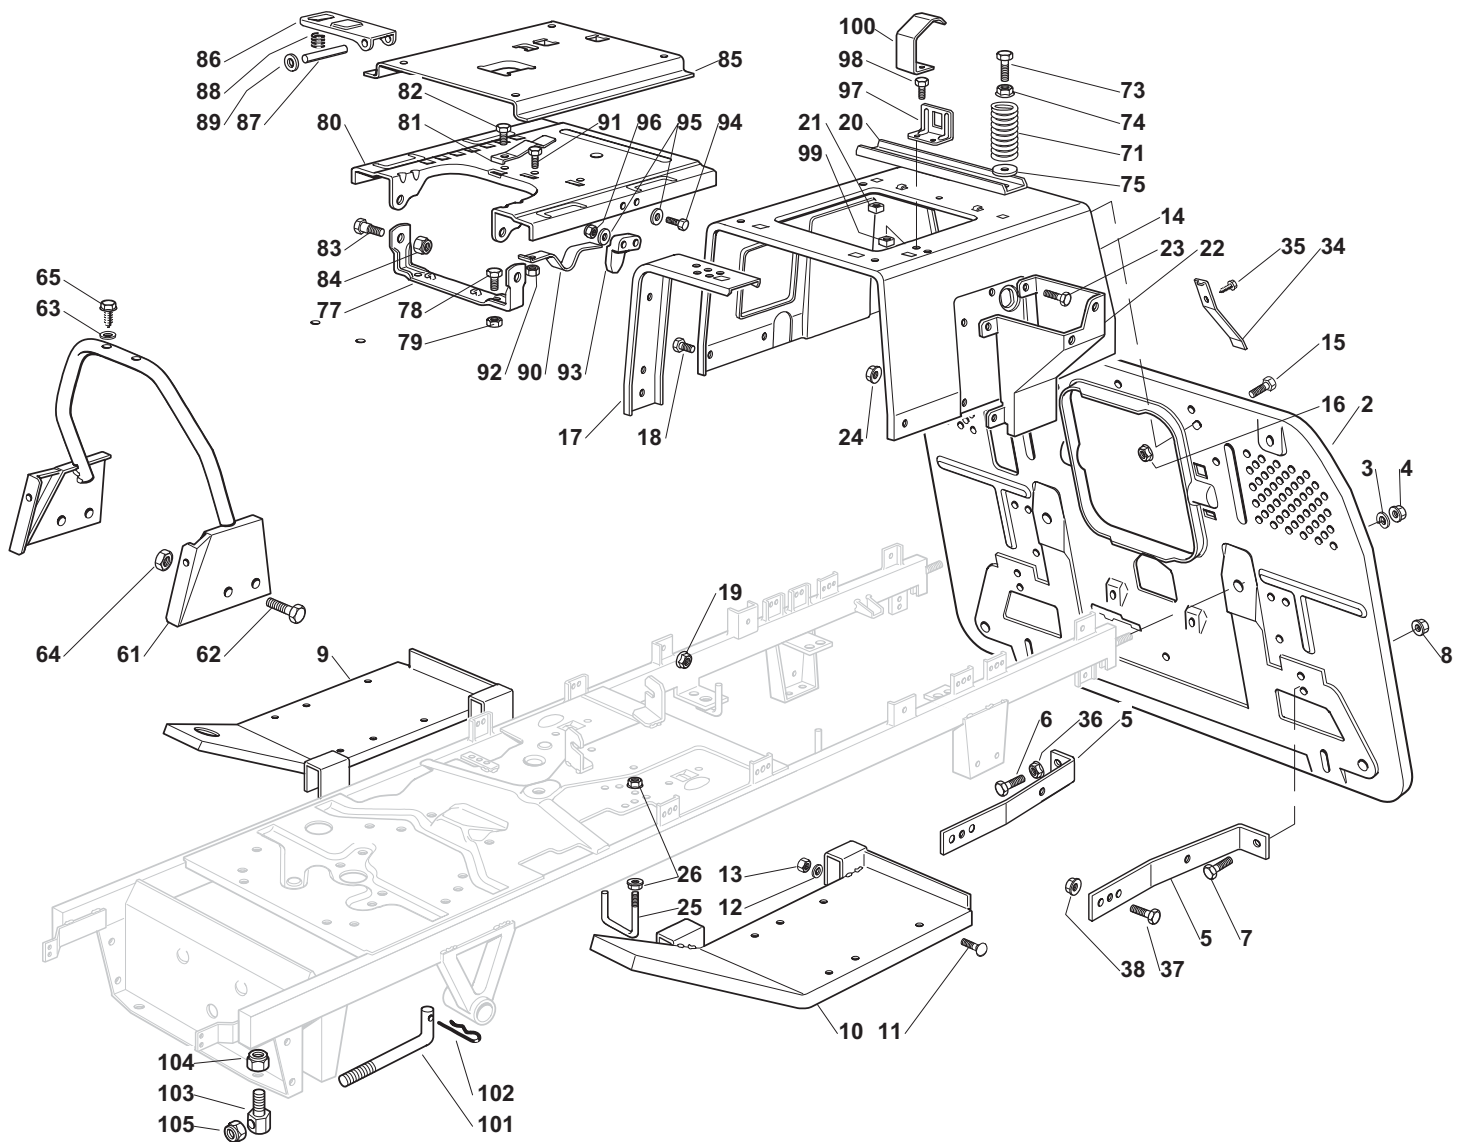

ESTATE ROYAL

Pos. Fig.	Antal Quantity	Art No Part No	Benämning	Description	Anmärkning Notes
3	2	12585100/0	Grower	Grower	
4	2	12295200/0	Mutter	Nut	
5	2	25774273/1	Reduktion	Stiffening	
6	1	12691100/0	Skruv	Left Screw	
7	3	12793102/0	Skruv	Screw	
8	4	12293201/0	Mutter	Nut	
9	1	382510041/2	Fotsteg-hö Stöd	Right Footboard Support	
10	1	382510043/2	Fotsteg-Vä Stöd	Left Footboard Support	
11	4	12815245/0	Skruv	Screw	
12	4	12523040/0	Bricka	Washer	
13	4	12154510/0	Mutter	Nut	
14	1	325785133/4	Seat Support	Seat Support	
15	5	12791011/0	Skruv	Screw	
16	5	12292102/0	Mutter	Nut	
17	2	25650065/0	Reduktion	Stiffening	
18	6	12791011/0	Skruv	Screw	
19	6	12292102/0	Mutter	Nut	
20	1	25650067/0	Reduktion	Stiffening	
21	2	12360420/0	Mutter	Nut	
22	1	325785137/1	Stöd	Support	
23	4	12791011/0	Skruv	Screw	
24	4	12292102/0	Mutter	Nut	
25	1	25580019/0	Remstyrning	Belt Guide (Hydro)	
26	2	12292102/0	Mutter	Nut	
34	1	25430238/0	Fjäder	Spring	
35	1	12731580/0	Skruv	Screw	
36	1	12293200/0	Mutter	Nut	
37	2	12793102/0	Skruv	Screw	
38	2	12293201/0	Mutter	Nut	
61	1	382650045/0		Chassis	
62	4	12792611/0	Skruv	Screw	
63	2	12521330/0	Bricka	Washer	
64	4	12292102/0	Mutter	Nut	
65	2	12731350/0	Skruv	Screw	
71	2	125430257/1	Fjäder	Spring	
73	2	25943001/0	Skruv	Screw	
74	2	12293201/0	Mutter	Nut	
75	2	12523070/0	Bricka	Washer	
77	1	82774207/0	Seat Clamp Support	Seat Clamp Support	
78	2	12792611/0	Skruv	Screw	
79	2	12293201/0	Mutter	Nut	
80	1	25785149/2	Lufffilterhus	Fixed Seat Supp.	
81	1	25430203/0	Fjäder	Spring	
82	1	12731580/0	Skruv	Screw	
83	2	22524970/2	Stift	Pin	
84	2	12155010/0	Mutter	Nut	
85	1	325785147/1	Seat Support	Seat Support	
86	1	325318109/1		Stop Lever	
87	1	25510000/0	Stift	Pin	
88	1	125430202/1	Fjäder	Spring	
89	2	12604897/0	Bricka	Washer	
90	1	25430223/2	Fjäder	Spring	
91	1	12789000/0	Skruv	Screw	
92	1	12154330/0	Mutter	Nut	
93	1	25060033/0	Fäste	Cam	
94	2	12815050/0	Skruv	Screw	
95	4	12521320/0	Bricka	Washer	
96	2	12154330/0	Mutter	Nut	
97	1	25755025/1	Fästvinkel	Bracket	
98	2	12735110/0	Skruv	Screw	
99	2	12437502/0	Trombocyt	Plate	
100	1	25430255/0	Fjäder	Spring	
101	2	125510119/0	Stång	Tie Rod	
102	2	24487997/0	Bricka	Washer	
103	2	25510040/1	Stift	Pin	
104	2	12155000/0	Mutter	Nut