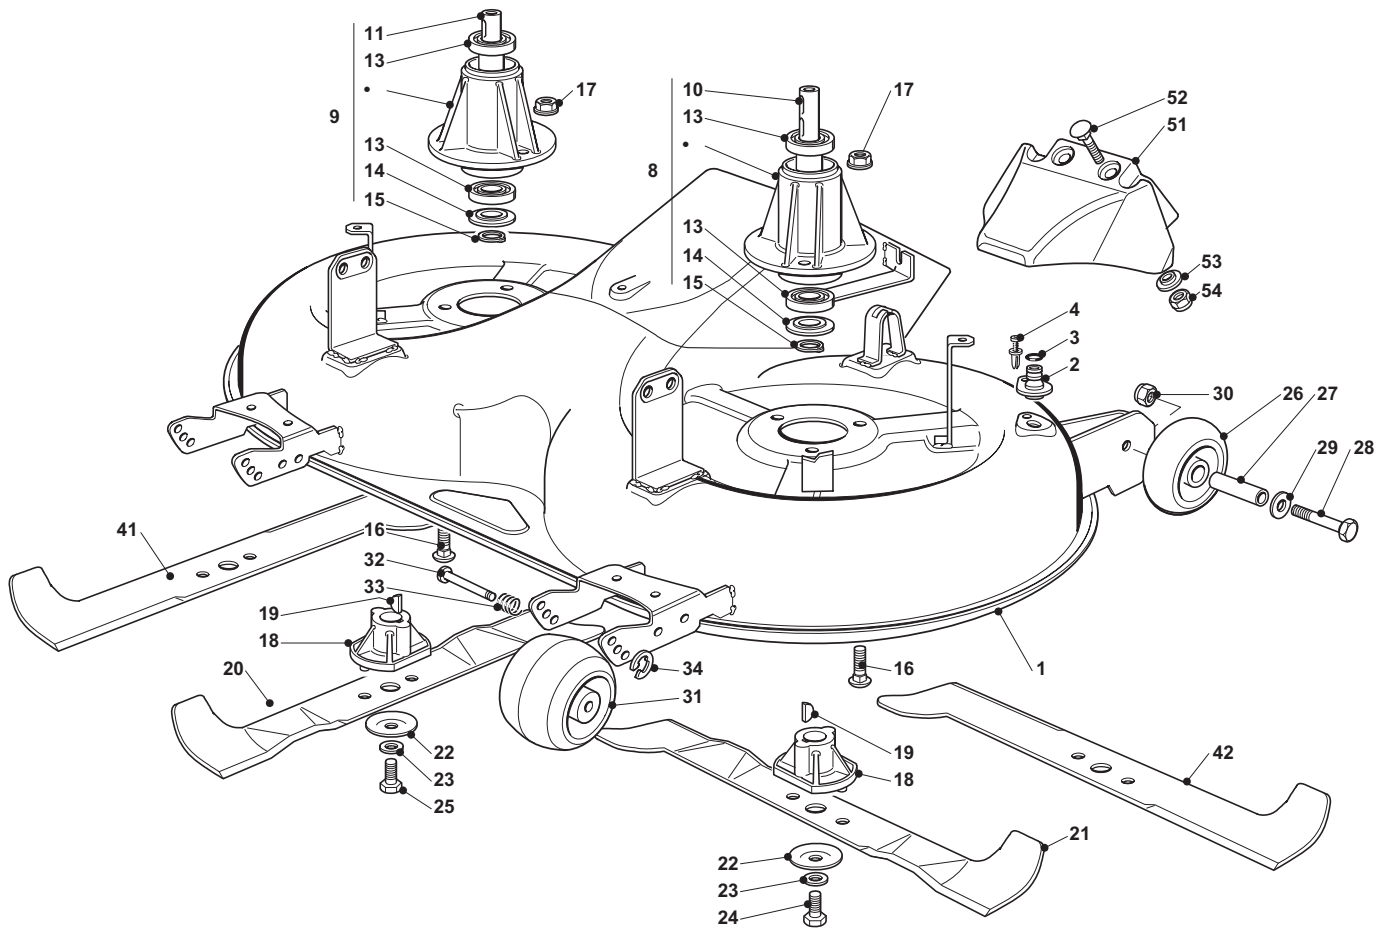

ESTATE ROYAL

ESTATE ROYAL

Pos. Fig.	Antal Quantity	Art No Part No	Benämning	Description	Anmärkning Notes
1	1	382564131/0	Cutting Plate Black	Cutting Plate Black	
1	1	382564133/0	Cutting Plate Yellow	Cutting Plate Yellow	
2	2	25033060/0	Water Hose Connection	Water Hose Connection	
3	2	19035000/0	O-ring	Or Ring	
4	2	12500030/0	Rivet	Rivet	
8	1	82207200/1	Main Shaft Support	Main Shaft Support	
9	1	82207201/2	Fläns	Secondary Shaft Support	
10	1	25020800/1	Knivaxel	Main Blade Shaft	
11	1	25020801/2	Knivaxel	Secondary Blade Shaft	
13	4	19216032/0	Kullager	Bearing	
14	2	25160501/0	Dammskydd	Dust Cover	
15	2	12609260/0	Seeger	Seeger	
16	6	12818700/0	Skruv	Screw	
17	6	12154210/0	Mutter	Nut	
18	2	25463200/0	Knivfäste	Blade Hub	
19	2	12139100/0	Kil	Feather, Crankshaft Ø 22.2	
20	1	82004348/0	Kniv	Right Blade Mulching, Winged (Mod. 102)	
21	1	82004347/0	Kniv	Left Blade Mulching, Winged (Mod. 102)	
22	2	22160400/0	Dammskydd	Dust Cover	
23	2	12523080/0	Bricka	Washer	
24	1	12735694/0	Skruv	Screw	
25	1	12735695/1	Skruv	Screw	
26	2	182700003/0		Anti Scalp Wheel Ø 80	
27	2	25510072/0	Distans	Spacer	
28	2	12692050/0	Skruv	Screw	
29	2	12523060/0	Bricka	Washer	
30	2	12293201/0	Mutter	Nut	
31	2	182700004/0		Anti Scalp Wheel Ø 100	
32	2	125510121/0	Stift	Pin	
33	2	22450115/0	Fjäder	Spring	
34	2	12000930/0	Avgasrör	Crown Fastener	
41	1	82004341/1	Kniv	Right Blade, Winged (Mod. 102)	
42	1	82004340/1	Kniv	Left Blade, Winged (Mod. 102)	
51	1	325140100/0	Deflektor	Deflector	
52	2	12815210/0	Skruv	Screw	
53	2	25038002/1	Bussning	Bush	
54	2	12154510/0	Mutter	Nut