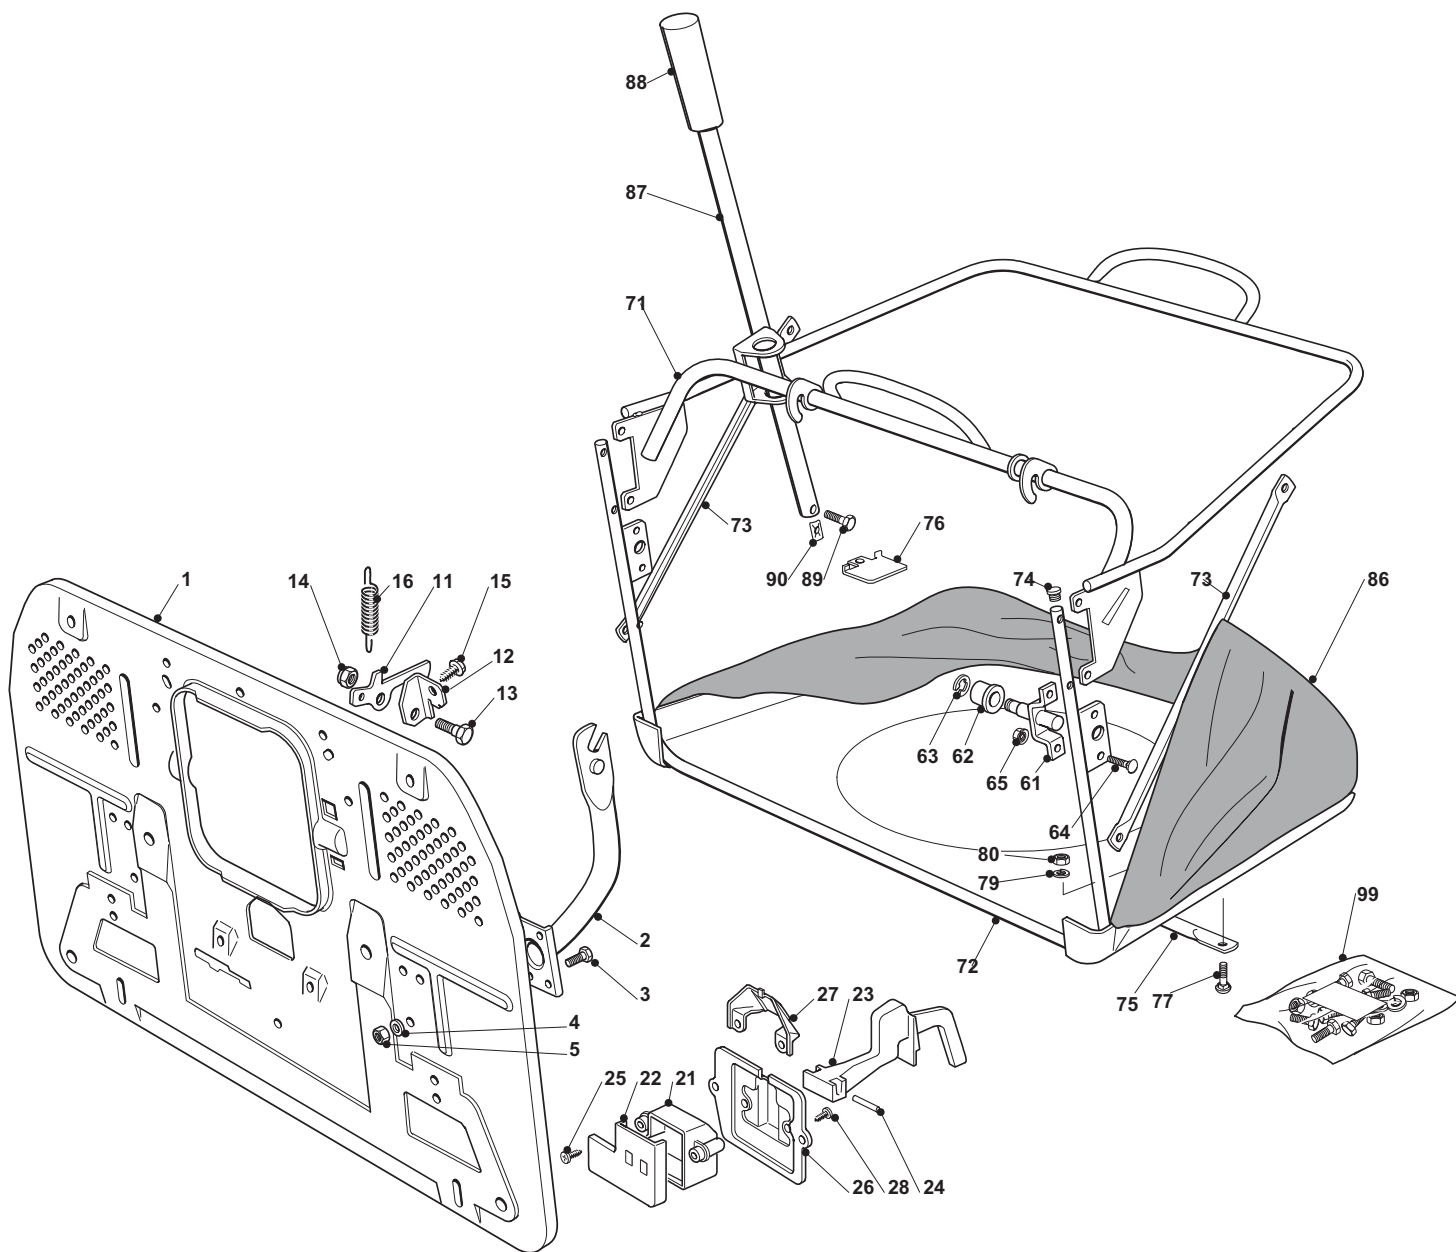

ESTATE ROYAL

Pos. Fig.	Antal Quantity	Art No Part No	Benämning	Description	Anmärkning Notes
1	1	382547051/0	Tavla	Plate	
2	2	82774225/1	Stöd	Support	
3	6	12793102/0	Skruv	Screw	
4	6	12523060/0	Bricka	Washer	
5	6	12293201/0	Mutter	Nut	
11	1	325774417/0	Fäste	Clamp	
12	1	25755031/0	Fästvinkel	Bracket	
13	1	25510080/0	Stift	Pin	
14	1	12292102/0	Mutter	Nut	
15	1	12735122/0	Skruv	Screw	
16	1	27430579/0	Fjäder	Spring	
21	1	25600041/0	Skydd	Micro Protection	
22	1	25600042/0	Överbelastningsskydd	Protection Cover	
23	1	25318124/0	Arm	Lever	
24	1	12400030/0	Stift	Pin	
25	1	12728510/0	Skruv	Screw	
26	1	25785272/0	Knivskydd	Micro Protection	
27	1	25600048/0	Överbelastningsskydd	Protection Cover	
28	2	12728450/0	Skruv	Screw	
71	1	382800123/1	Chassi	Upper Frame	
72	1	382800089/1	Front Frame	Front Frame	
73	2	325650117/0	Trådbygel	Stiffening	
74	2	18566111/0		Cap	
75	1	82650043/0	Trådbygel	Lower Stiffening	
76	1	25547131/0	Trombocyt	Plate	
77	6	12815210/0	Skruv	Screw	
79	2	12521330/0	Bricka	Washer	
80	2	12154510/0	Mutter	Nut	
86	1	182105948/0	Uppsamlare	Grasscatcher	
87	1	25869029/1	Rör	Rod	
88	1	25394508/0	Handtag	Handle	
89	1	12788800/0	Skruv	Screw	
90	1	112157000/0	Mutter	Nut	
99	1	382180110/0		Screws Outfit