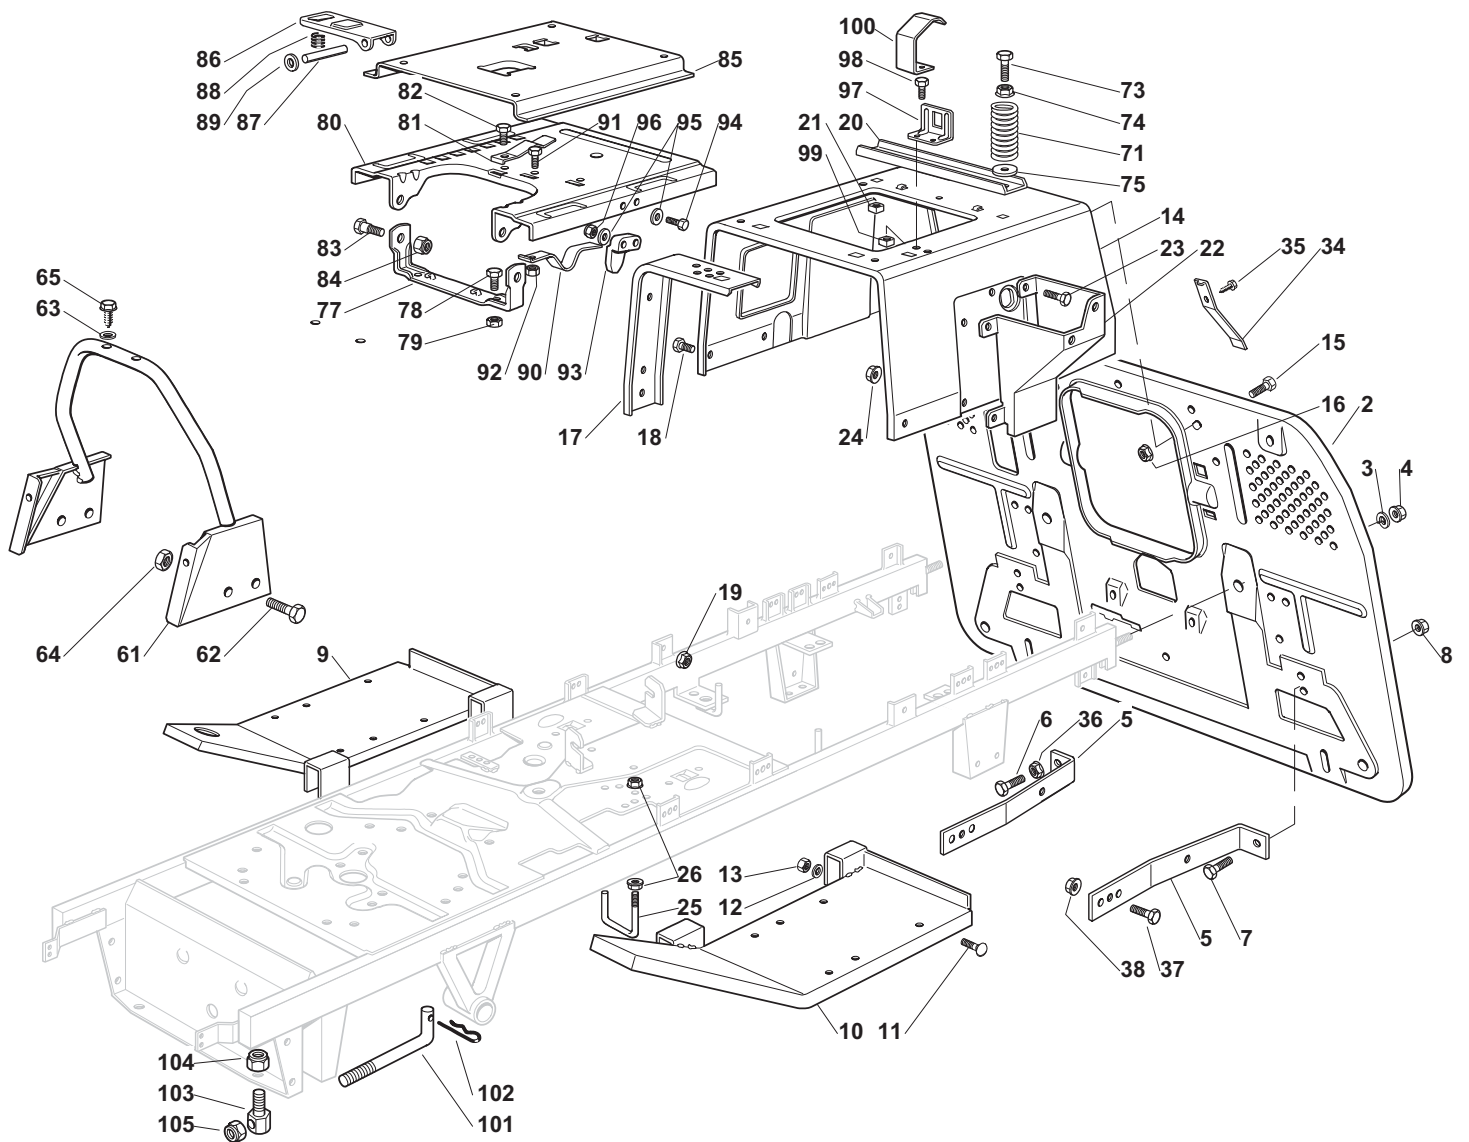

Pos. Fig.	Antal Quantity	Art No Part No	Benämning	Description	Anmärkning Notes
3	2	12585100/0	Grower	Grower	
4	2	12295200/0	Mutter	Nut	
5	2	25774273/1	Reduktion	Stiffening	
6	1	12691100/0	Skruv	Left Screw	
7	3	12793102/0	Skruv	Screw	
8	4	12293201/0	Mutter	Nut	
9	1	382510041/2	Fotsteg-hö Stöd	Right Footboard Support	
10	1	382510043/2	Fotsteg-Vä Stöd	Left Footboard Support	
11	4	12815245/0	Skruv	Screw	
12	4	12523040/0	Bricka	Washer	
13	4	12154510/0	Mutter	Nut	
14	1	325785133/4	Seat Support	Seat Support	
15	5	12791011/0	Skruv	Screw	
16	5	12292102/0	Mutter	Nut	
17	2	25650065/0	Reduktion	Stiffening	
18	6	12791011/0	Skruv	Screw	
19	6	12292102/0	Mutter	Nut	
20	1	25650067/0	Reduktion	Stiffening	
21	2	12360420/0	Mutter	Nut	
22	1	325785137/1	Stöd	Support	
23	4	12791011/0	Skruv	Screw	
24	4	12292102/0	Mutter	Nut	
25	1	25580019/0	Remstyrning	Belt Guide (Hydro)	
26	2	12292102/0	Mutter	Nut	
34	1	25430238/0	Fjäder	Spring	
35	1	12731580/0	Skruv	Screw	
36	1	12293200/0	Mutter	Nut	
37	2	12793102/0	Skruv	Screw	
38	2	12293201/0	Mutter	Nut	
61	1	382650045/0		Chassis	
62	4	12792611/0	Skruv	Screw	
63	2	12521330/0	Bricka	Washer	
64	4	12292102/0	Mutter	Nut	
65	2	12731350/0	Skruv	Screw	
71	2	125430257/1	Fjäder	Spring	
73	2	25943001/0	Skruv	Screw	
74	2	12293201/0	Mutter	Nut	
75	2	12523070/0	Bricka	Washer	
77	1	82774207/0	Seat Clamp Support	Seat Clamp Support	
78	2	12792611/0	Skruv	Screw	
79	2	12293201/0	Mutter	Nut	
80	1	25785149/2	Lufffilterhus	Fixed Seat Supp.	
81	1	25430203/0	Fjäder	Spring	
82	1	12731580/0	Skruv	Screw	
83	2	22524970/2	Stift	Pin	
84	2	12155010/0	Mutter	Nut	
85	1	325785147/1	Seat Support	Seat Support	
86	1	325318109/1		Stop Lever	
87	1	25510000/0	Stift	Pin	
88	1	125430202/1	Fjäder	Spring	
89	2	12604897/0	Bricka	Washer	
90	1	25430223/2	Fjäder	Spring	
91	1	12789000/0	Skruv	Screw	
92	1	12154330/0	Mutter	Nut	
93	1	25060033/0	Fäste	Cam	
94	2	12815050/0	Skruv	Screw	
95	4	12521320/0	Bricka	Washer	
96	2	12154330/0	Mutter	Nut	
97	1	25755025/1	Fästvinkel	Bracket	
98	2	12735110/0	Skruv	Screw	
99	2	12437502/0	Trombocyt	Plate	
100	1	25430255/0	Fjäder	Spring	
101	2	125510119/0	Stång	Tie Rod	
102	2	24487997/0	Bricka	Washer	
103	2	25510040/1	Stift	Pin	
104	2	12155000/0	Mutter	Nut	

ESTATE ROYAL