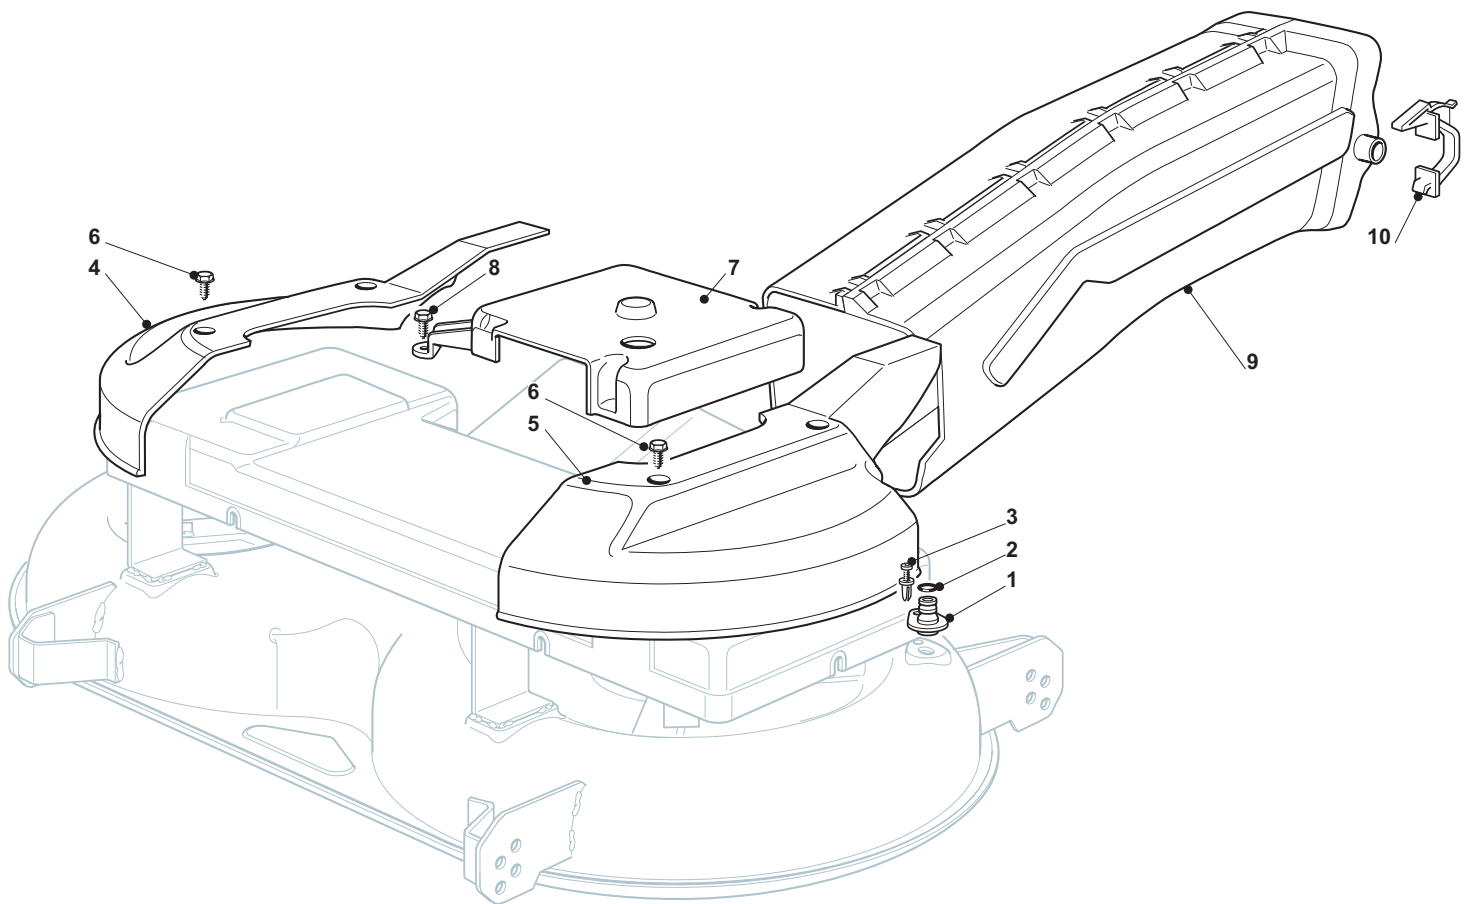

ESTATE ROYAL

ESTATE ROYAL

Pos. Fig.	Antal Quantity	Art No Part No	Benämning	Description	Anmärkning Notes
1	2	25033060/0	Water Hose Connection	Water Hose Connection	
2	2	19035000/0	O-ring	Or Ring	
3	2	12500030/0	Rivet	Rivet	
4	1	25060104/0	Skydd	Guard Black	
5	1	25060105/0	Skydd	Guard Black	
6	4	12735403/0	Skruv	Screw	
7	1	25600049/0	Skydd	Guard	
8	3	12735403/0	Skruv	Screw	
9	1	382108016/1	Inmatningstratt	Conveyor	
10	2	25774373/0	Fäste	Clamp